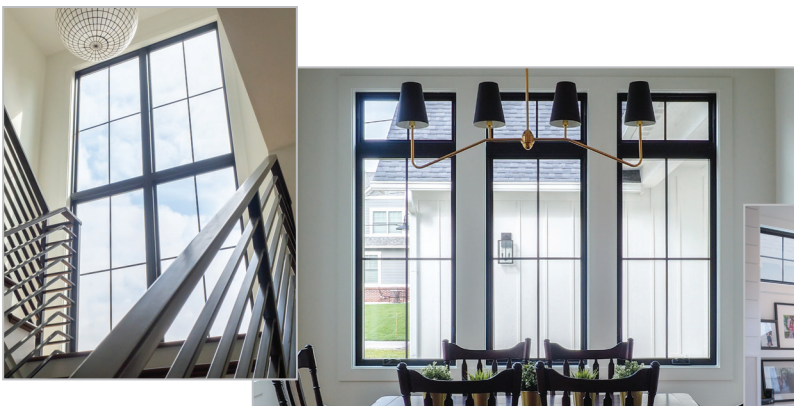

## MODERN, CLEAN LOOK

Indianapolis, Indiana

When planning construction of this single-family residence, this homeowner was looking for a modern design with clean lines.

An interior designer by trade, the owner absolutely loved the look of the black laminate interior and exterior windows created for this two-story home.

In addition to the color, Earthwise Casement and Picture Windows provide unobstructed views and a large amount of natural light indoors. The windows also feature excellent performance and energy efficiency ratings.

### Featured Product:

**Windows:** Earthwise Casement, Picture Windows  
**Door:** Three-panel eos® Patio Door with transom  
**Exterior and Interior Color:** Black laminate