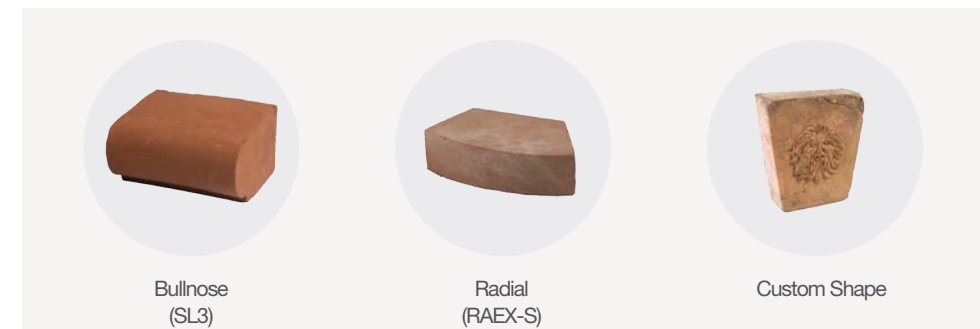

Let your project take shape. Embrace architectural versatility with an array of custom shapes.