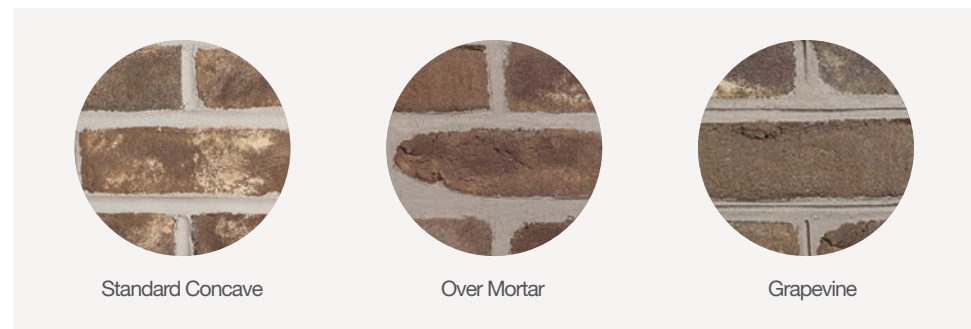

Bind your brick beautifully. Add a tasteful and transformative touch with Glen-Gery mortar.