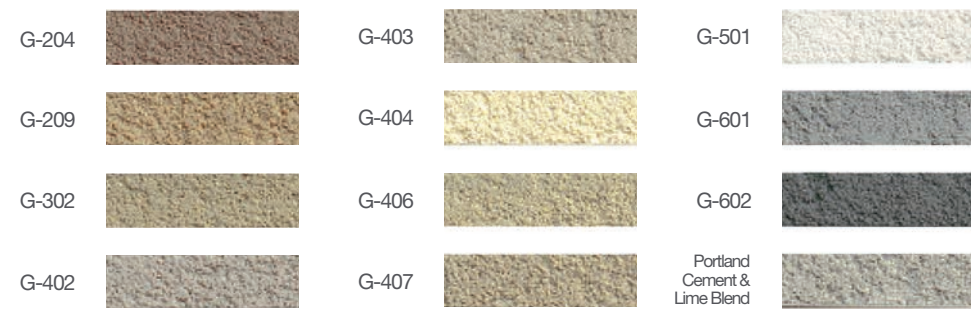

# Mortar

COLOR SELECTION

Choosing the right mortar color can make all the difference when building your vision. Whether you're going for contrast or a more even-toned aesthetic, our range of mortar styles can help bring your ideal look to life. See the full suite of mortar colors at [glengery.com](http://glengery.com).