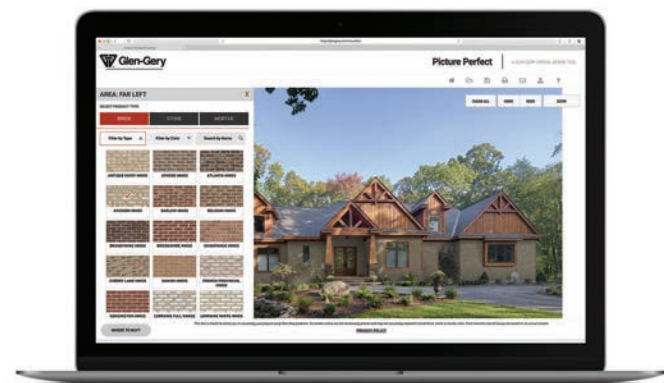

See it before you live it.

With the Picture Perfect design tool from Glen-Gery, you can visualize your project with any Glen-Gery building product, including Handmade Brick. Try one look or try them all, and see what fits for you.

Find your style at glengery.com/visualizer

Handmade in Monticello

You + Your Style

It all comes together at glengery.com