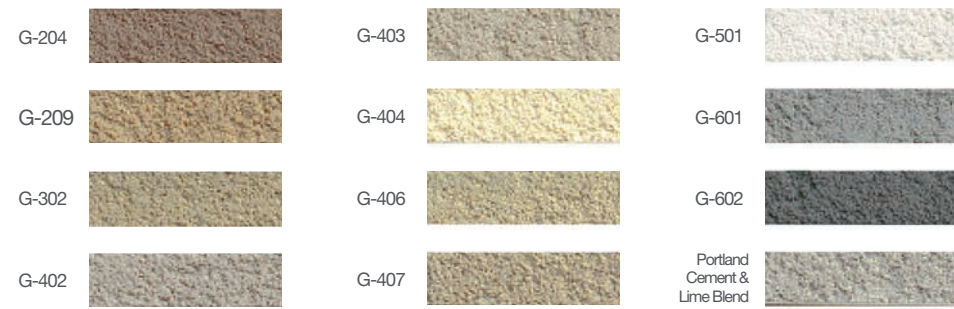

Choosing the right mortar color can make all the difference when building your vision. Whether you're going for contrast or a more even-toned aesthetic, our range of mortar colors can help bring your ideal look to life. See the full suite of mortar colors at glengery.com.